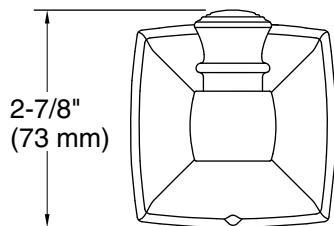

## Technical Information

All product dimensions are nominal.

Installation Type: Wall-mount

Material: Zinc, Stainless Steel