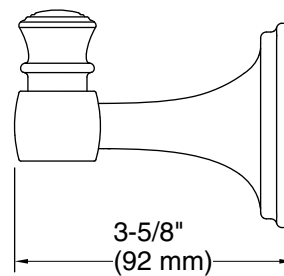

## Technical Information

All product dimensions are nominal.

Installation Type: Wall-mount

Material: Zinc, Stainless Steel